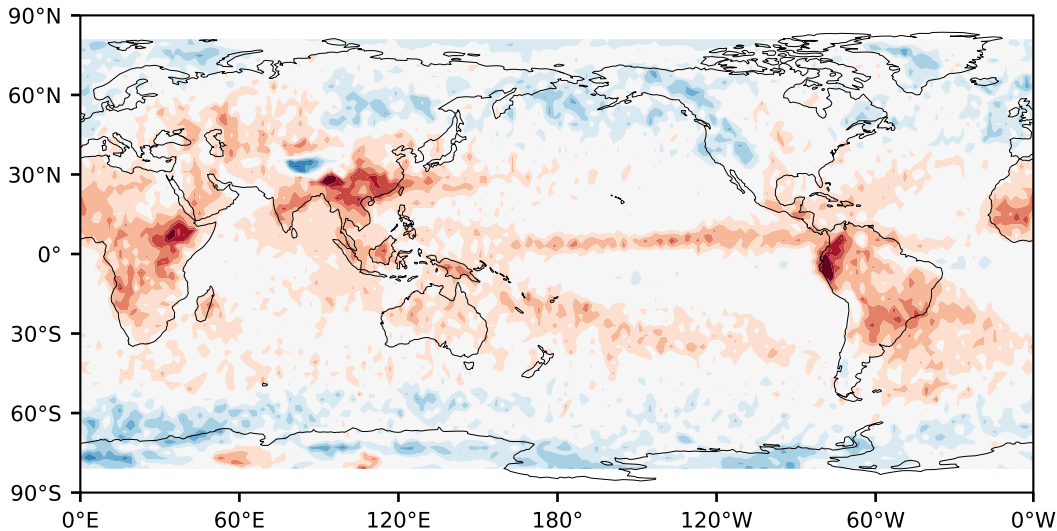

# Model - Observations

Max 27.62  
Mean -3.16  
Min -46.77

RMSE 7.56  
CORR 0.84