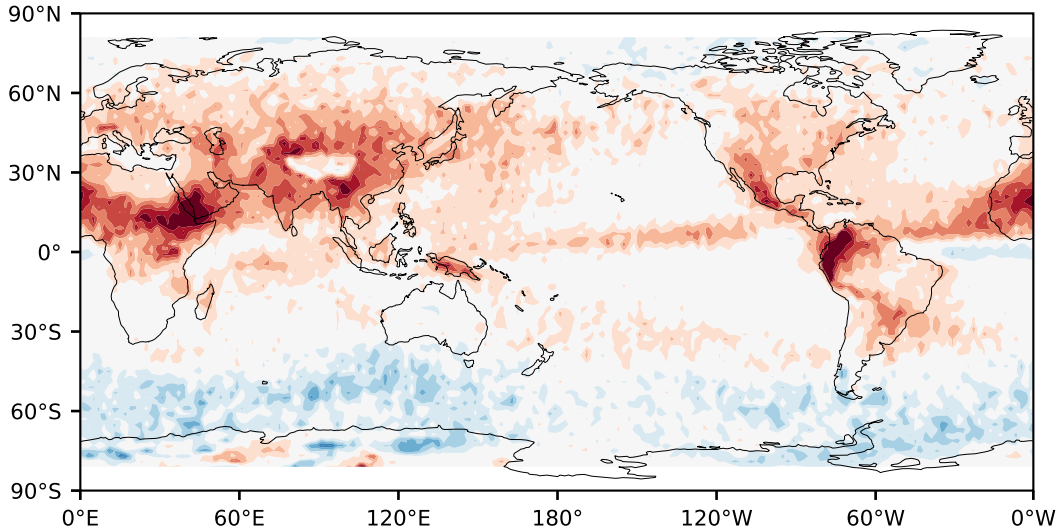

Model - Observations

Max 26.67
Mean -4.64
Min -56.27

RMSE 9.33
CORR 0.74