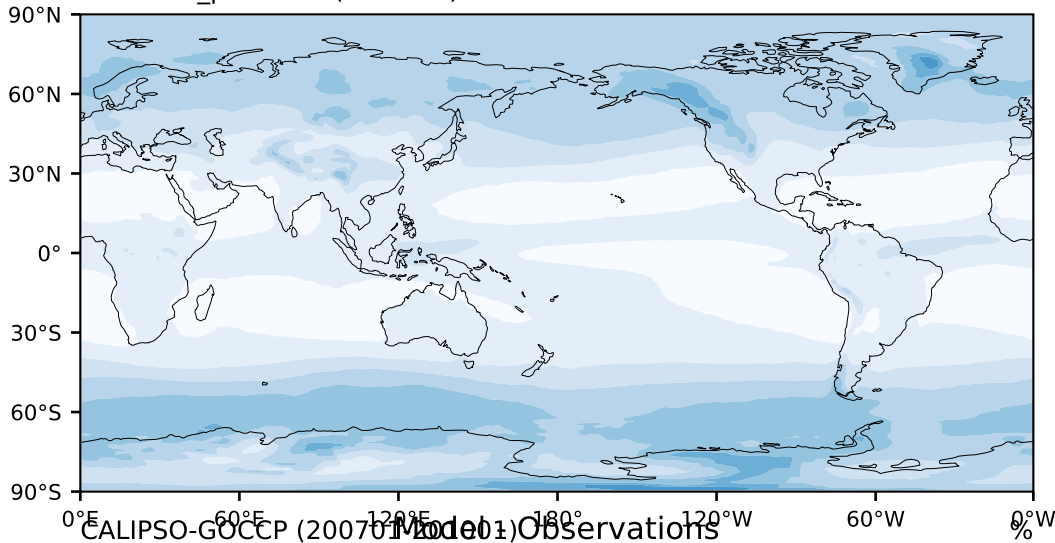

DECKv1b_piControl (181-200)

%

Max 64.93
Mean 14.81
Min 0.14

CALIPSO-GOCCP (2007-10) Model Observations

95.0
85.0
75.0
65.0
55.0
45.0
35.0
25.0
15.0
5.0