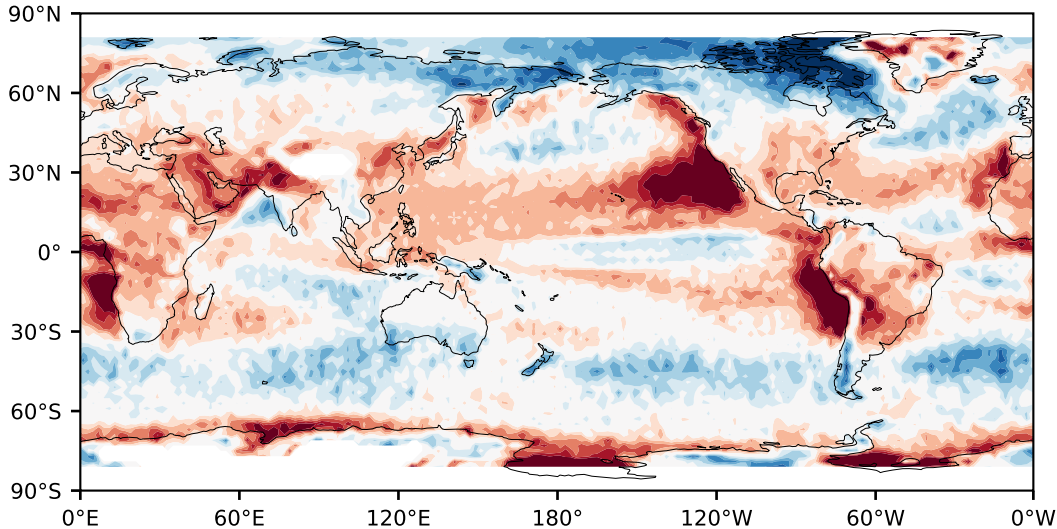

Model - Observations

Max 43.85
Mean -4.15
Min -90.84

RMSE 13.33
CORR 0.84