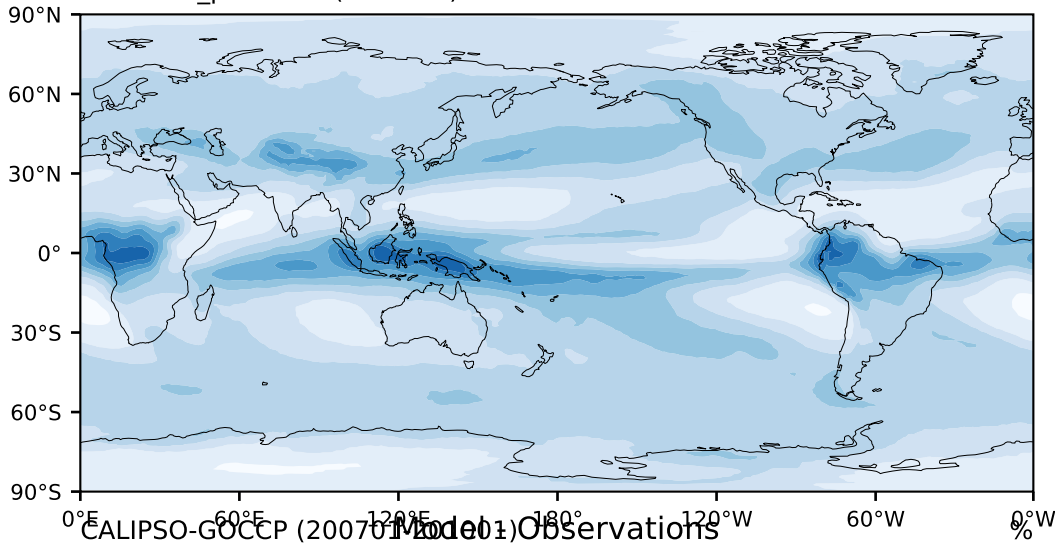

DECKv1b_piControl (181-200)

%

Max 84.37
Mean 29.03
Min 2.99

CALIPSO-GOCCP (2007-1) Observations

Model 1