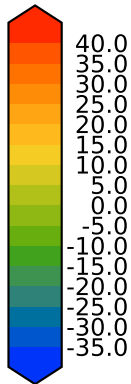

DECKv1b\_piControl (181-200)

DegC

Max 36.92  
Mean 18.83  
Min -11.56

CRU Global Monthly Mean Observations

120°W

60°W  
DegC