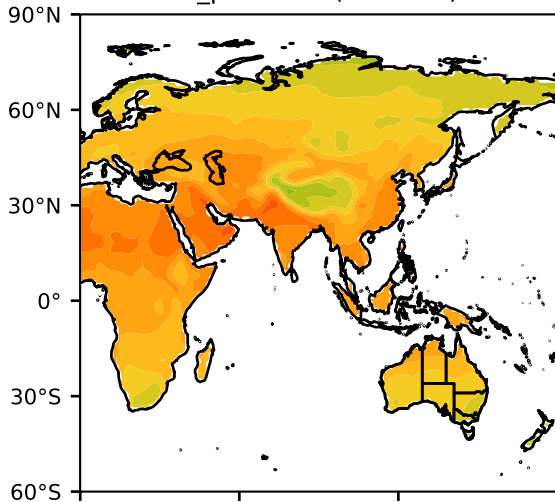

DECKv1b\_piControl (181-200)

DegC

Max 36.92  
Mean 18.83  
Min -11.56

CRU Global Monthly Mean Observations

120°W

60°W  
DegC