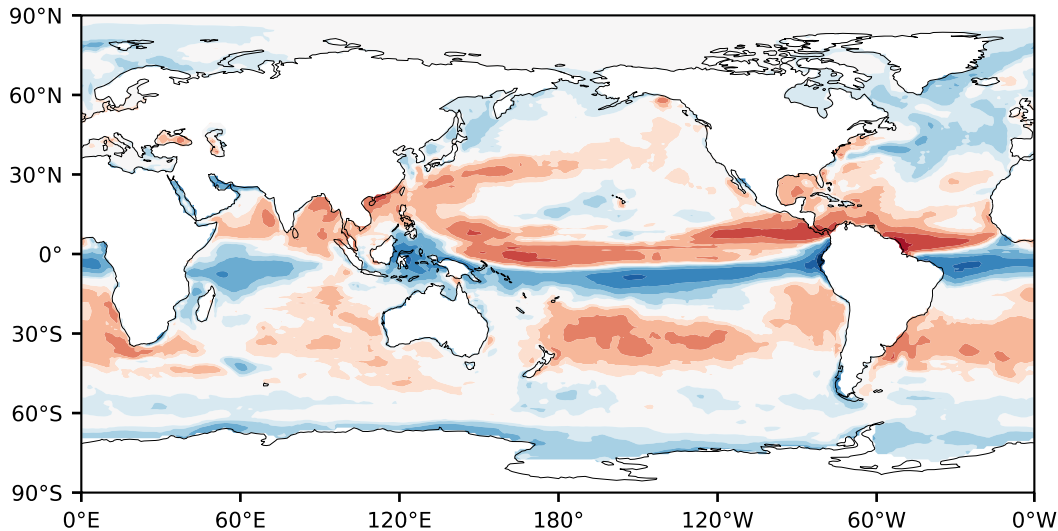

Model - Observations

Max 15.87
Mean -0.02
Min -10.03

RMSE 1.70
CORR 0.77