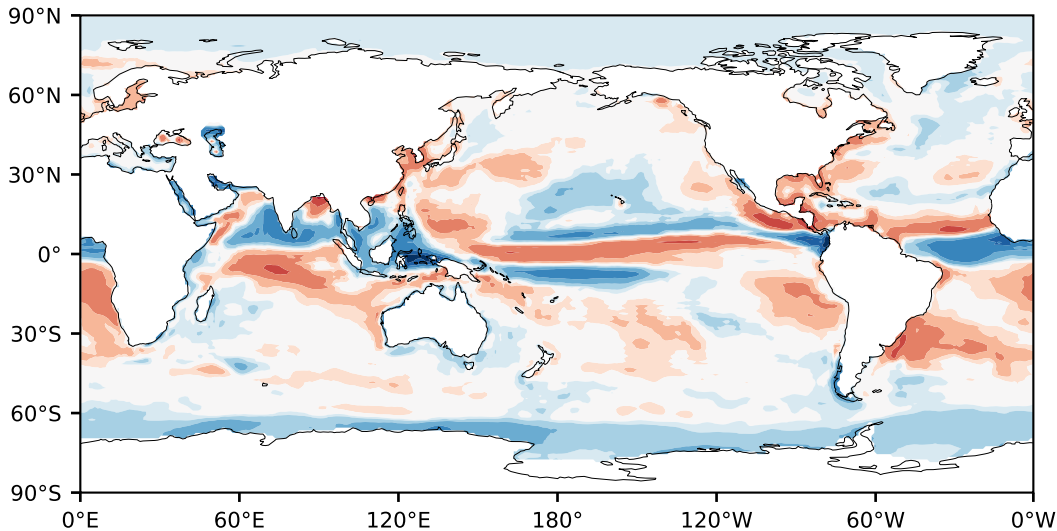

Model - Observations

Max 14.56
Mean 0.10
Min -8.13

RMSE 1.71
CORR 0.84