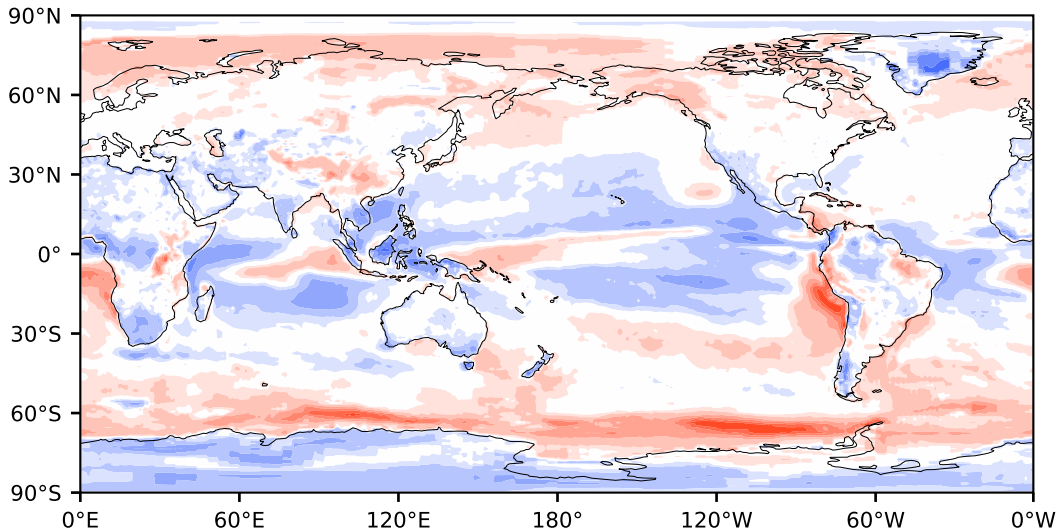

Model - Observations

Max 69.55
Mean -0.68
Min -104.86

RMSE 10.92
CORR 0.92