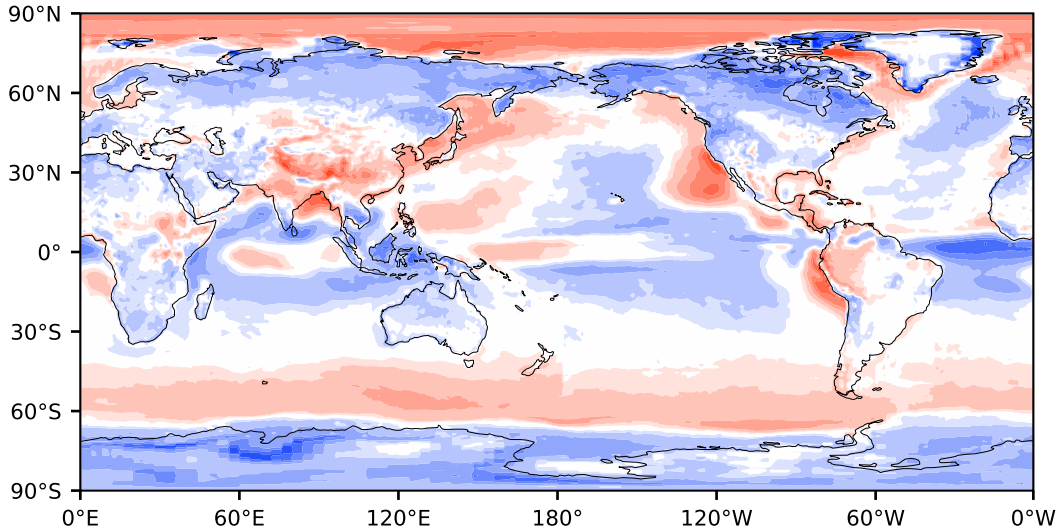

Model - Observations

Max 74.44
Mean -2.27
Min -145.82

RMSE 14.62
CORR 0.92