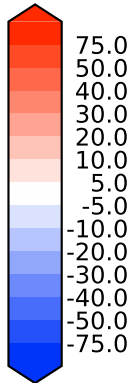

Model - Observations

Max 74.44
Mean -2.27
Min -145.82

RMSE 14.62
CORR 0.92