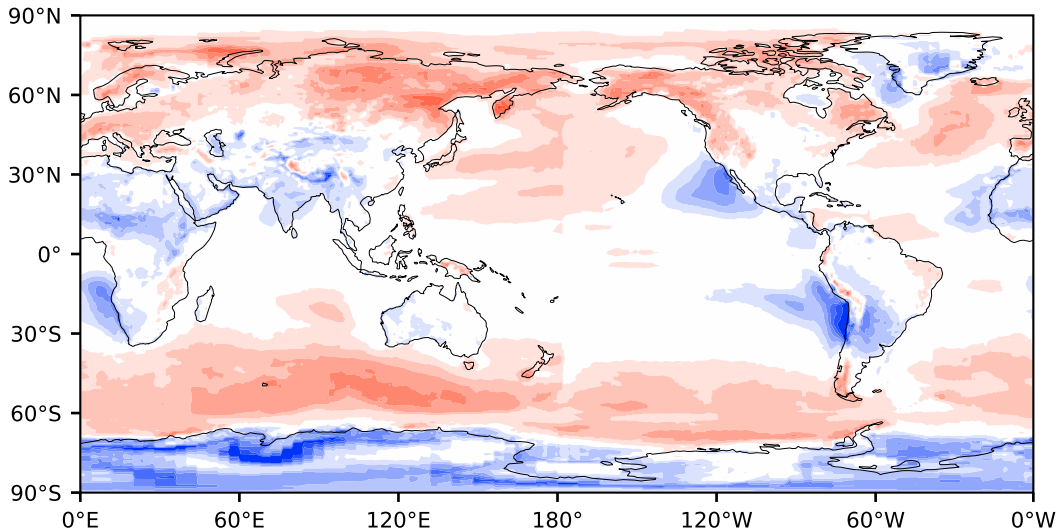

# Model - Observations

Max 43.62  
Mean 1.97  
Min -89.24

RMSE 8.85  
CORR 0.90