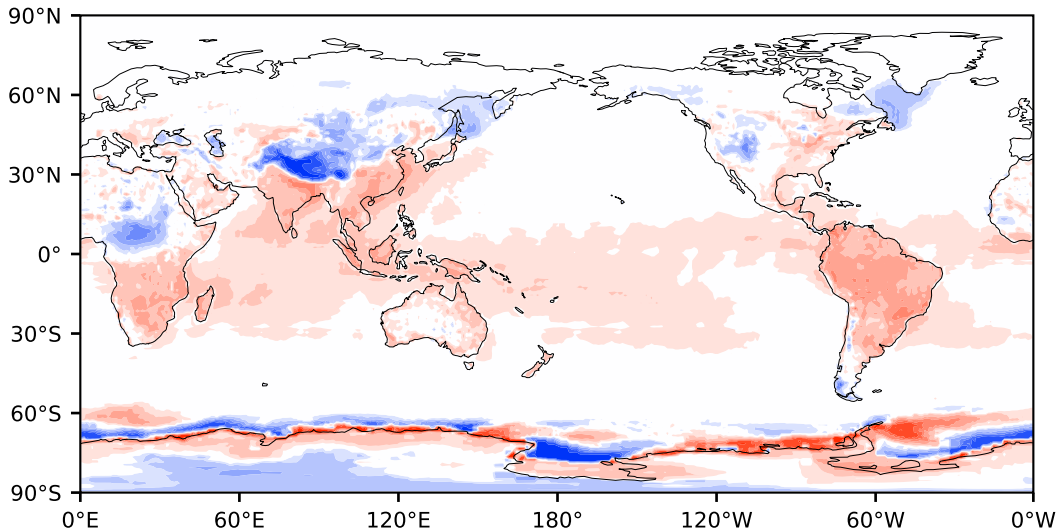

# Model - Observations

Max 173.04  
Mean 3.74  
Min -147.84

RMSE 11.60  
CORR 1.00