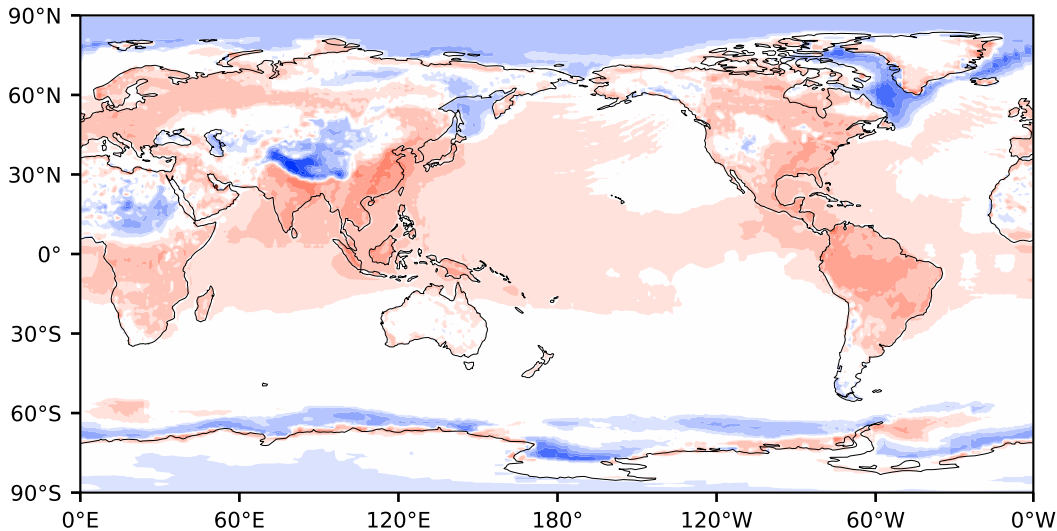

Model - Observations

Max 67.29
Mean 4.31
Min -100.83

RMSE 10.26
CORR 0.99