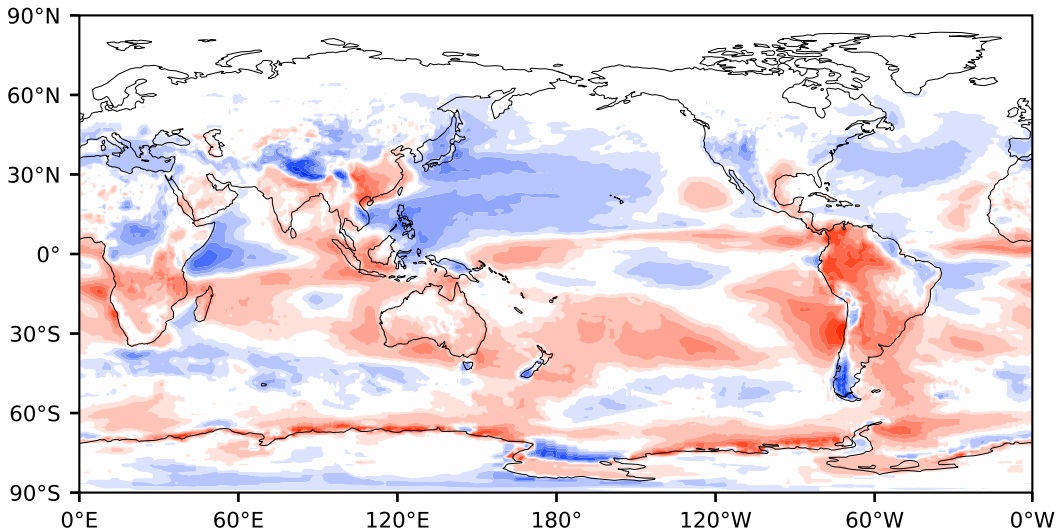

Model - Observations

Max 118.28
Mean 2.32
Min -98.23

RMSE 14.87
CORR 0.99