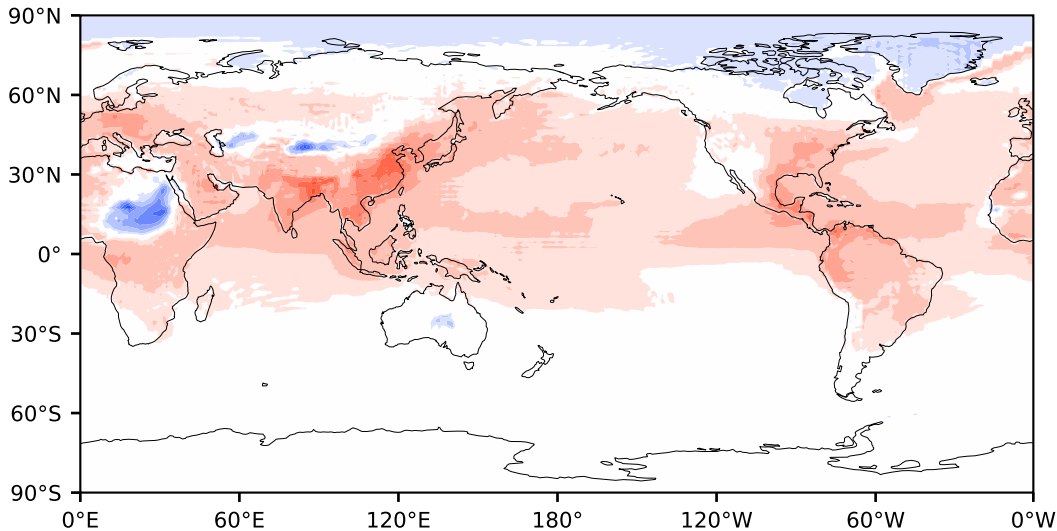

Model - Observations

Max 73.67
Mean 6.16
Min -62.35

RMSE 10.03
CORR 1.00