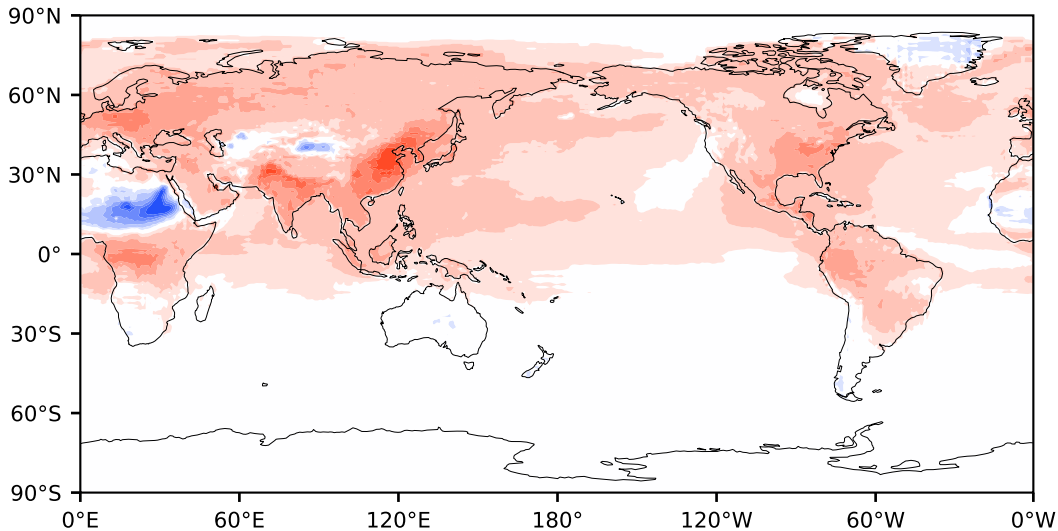

Model - Observations

Max 78.65
Mean 6.46
Min -66.30

RMSE 11.27
CORR 1.00