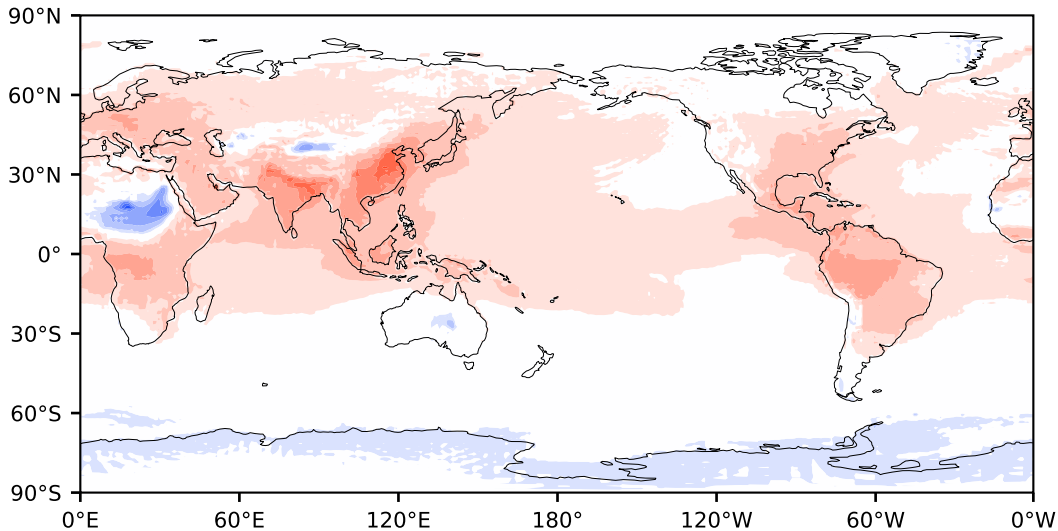

Model - Observations

Max 56.17
Mean 5.53
Min -60.24

RMSE 9.07
CORR 0.99