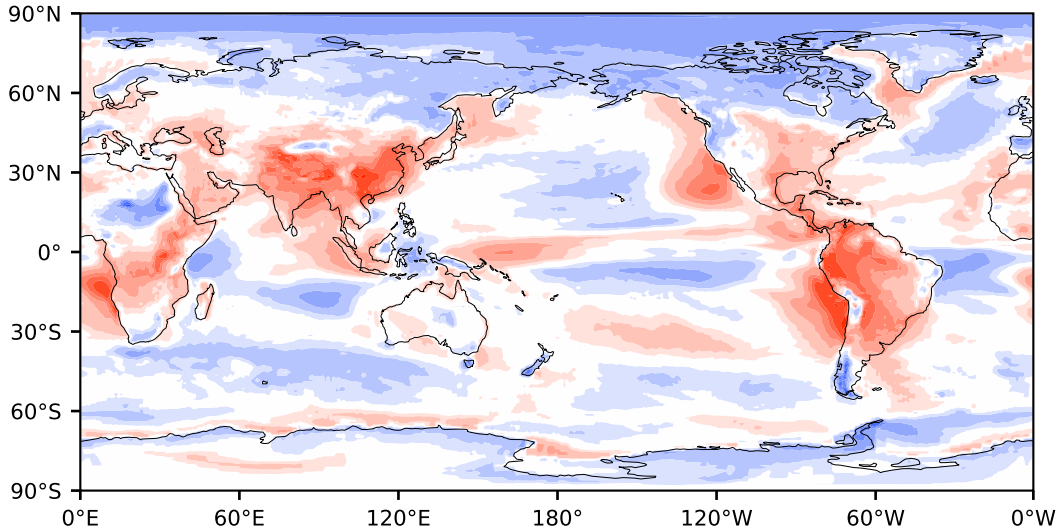

Model - Observations

Max 102.26
Mean 2.16
Min -65.20

RMSE 14.36
CORR 0.97