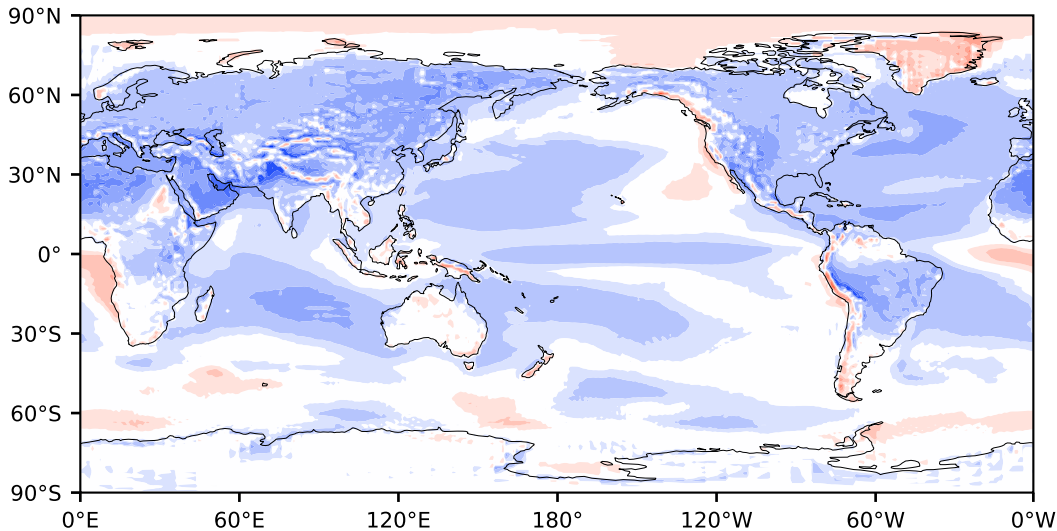

Model - Observations

Max 65.31
Mean -8.54
Min -100.34

RMSE 13.14
CORR 0.99