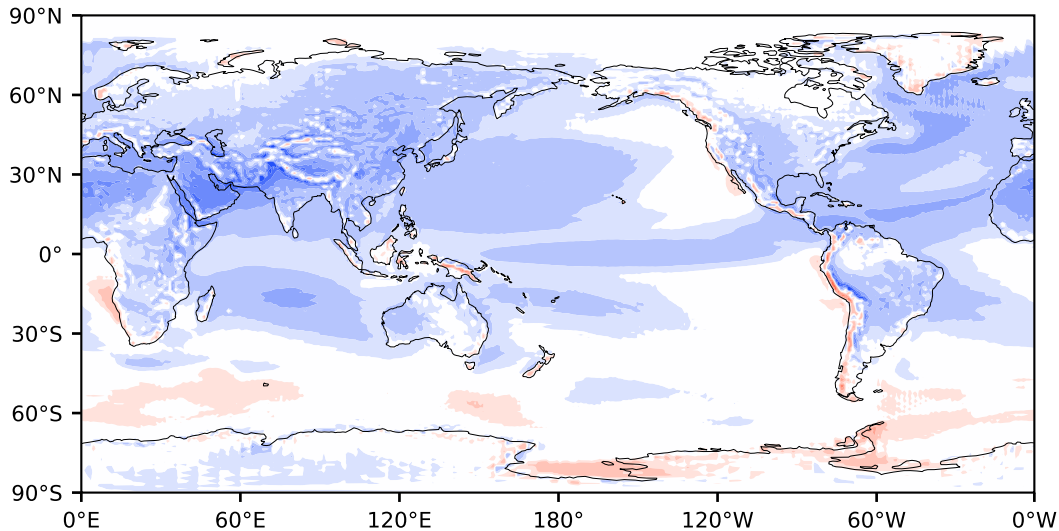

Model - Observations

Max 68.37
Mean -7.93
Min -89.16

RMSE 12.17
CORR 0.99