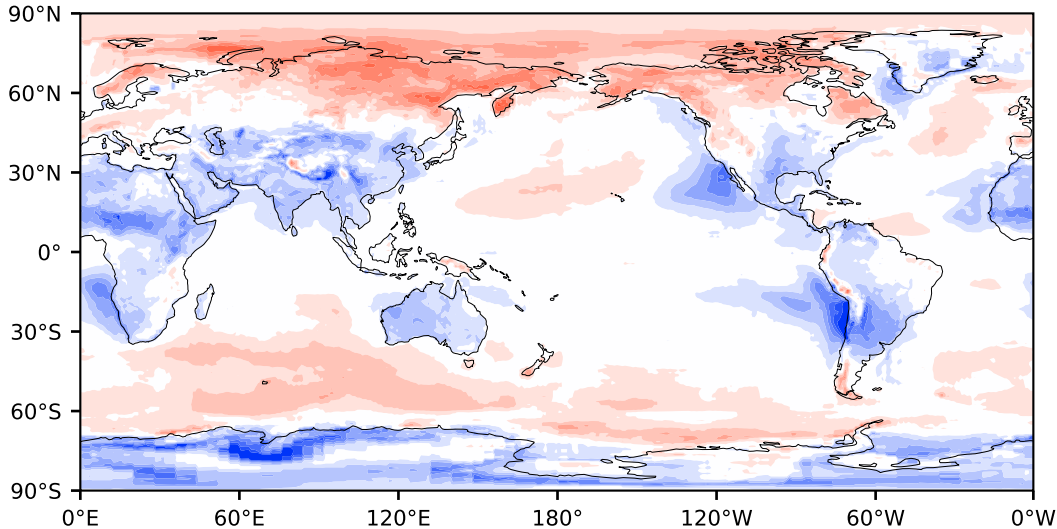

Model - Observations

Max 41.98
Mean -0.84
Min -93.09

RMSE 8.61
CORR 0.89