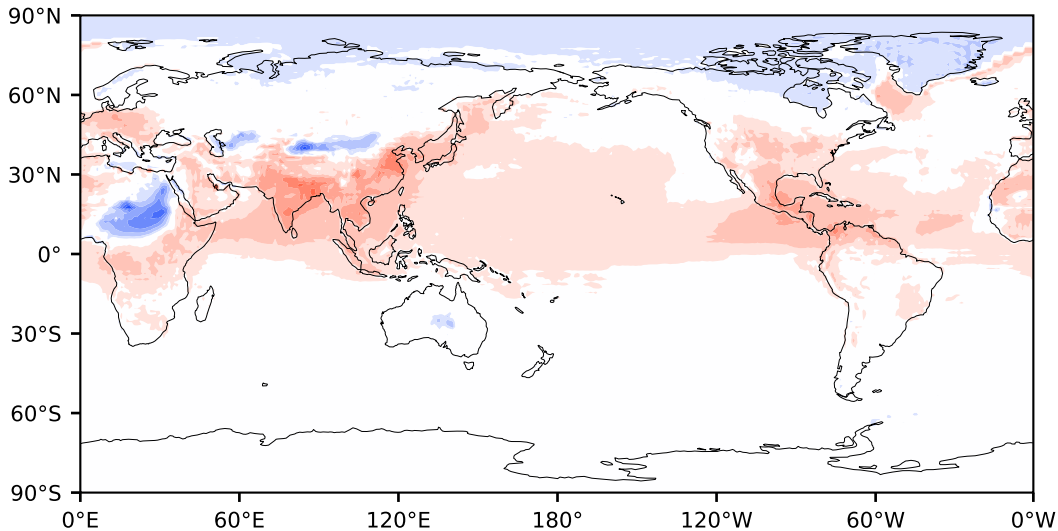

Model - Observations

Max 65.85
Mean 3.20
Min -62.09

RMSE 7.46
CORR 1.00