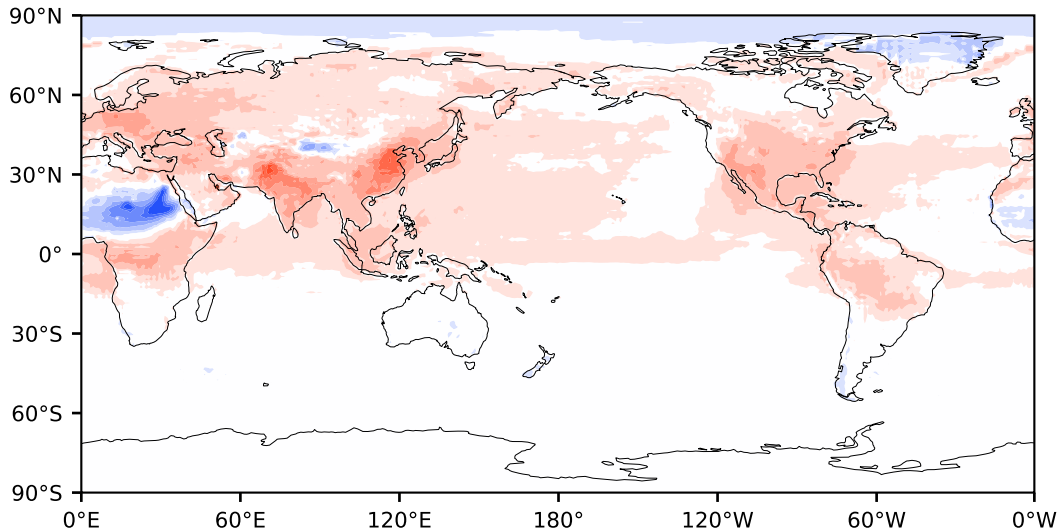

Model - Observations

Max 66.85
Mean 3.49
Min -64.95

RMSE 8.26
CORR 1.00