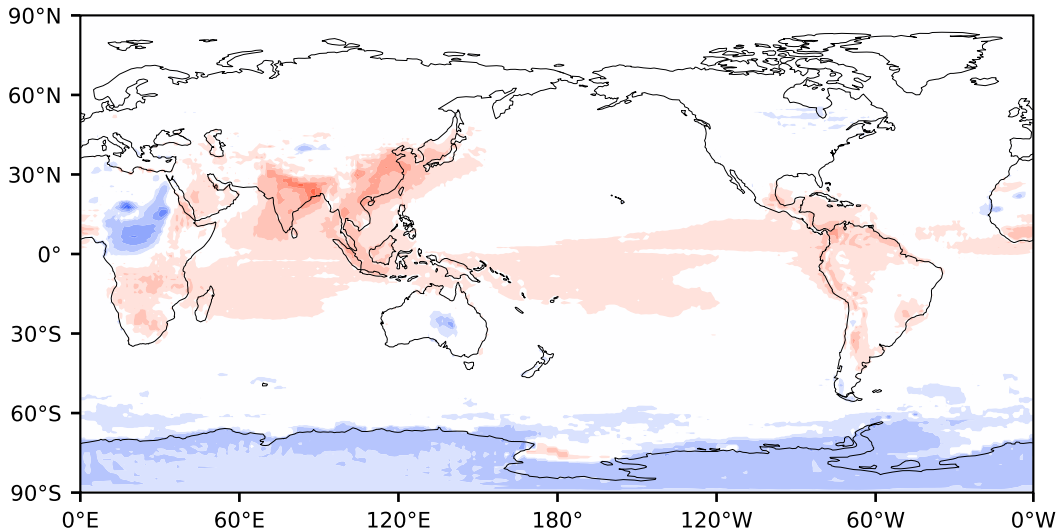

# Model - Observations

Max 45.39  
Mean 1.27  
Min -54.42

RMSE 5.95  
CORR 1.00