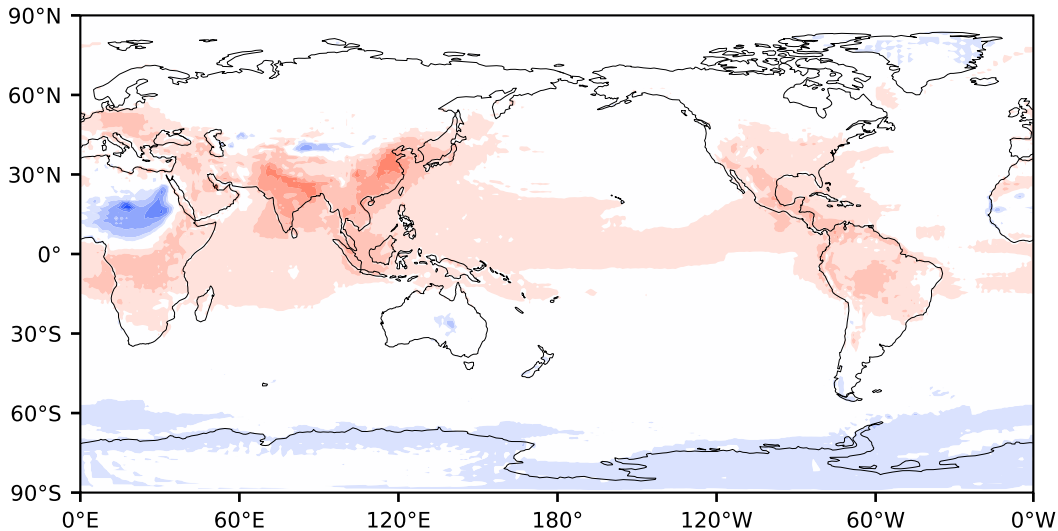

Model - Observations

Max 51.64
Mean 2.64
Min -62.83

RMSE 6.62
CORR 0.99