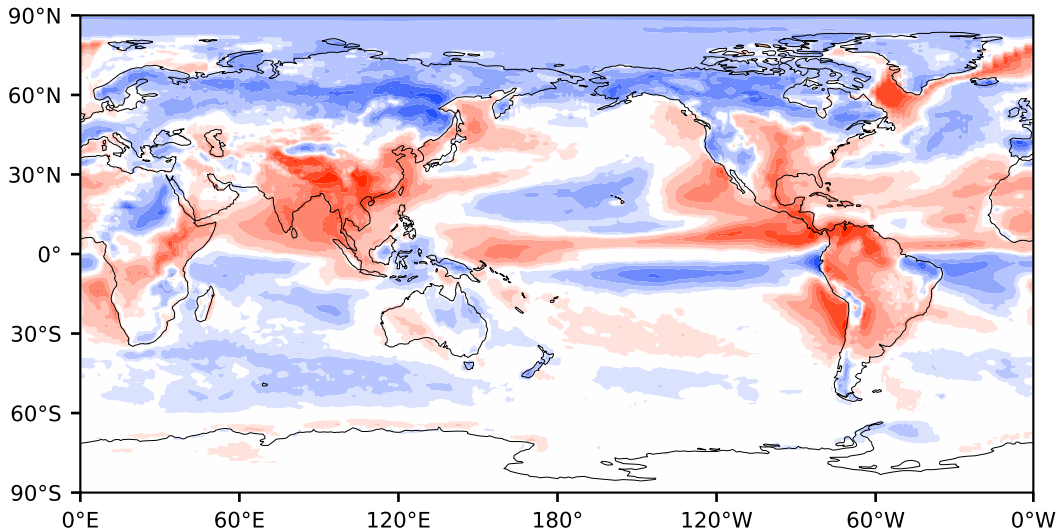

Model - Observations

Max 146.70
Mean 1.75
Min -81.66

RMSE 17.64
CORR 0.97