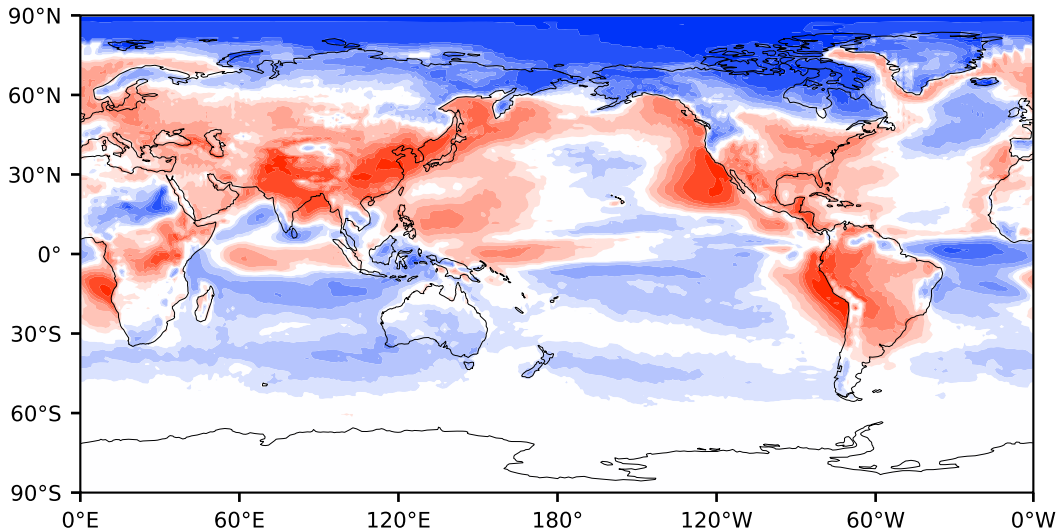

Model - Observations

Max 131.08
Mean 0.92
Min -109.83

RMSE 22.35
CORR 0.97