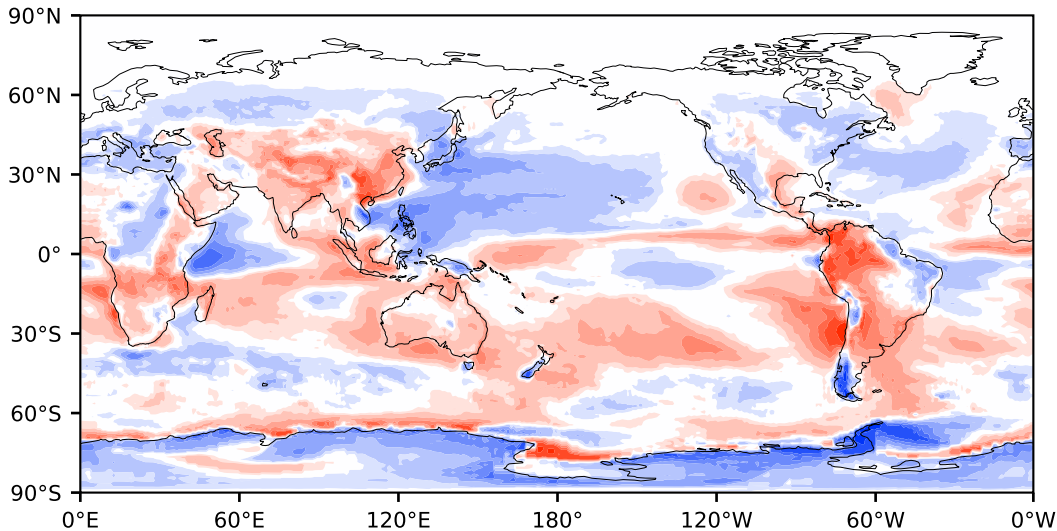

Model - Observations

Max 109.93
Mean 2.18
Min -116.71

RMSE 15.86
CORR 0.99