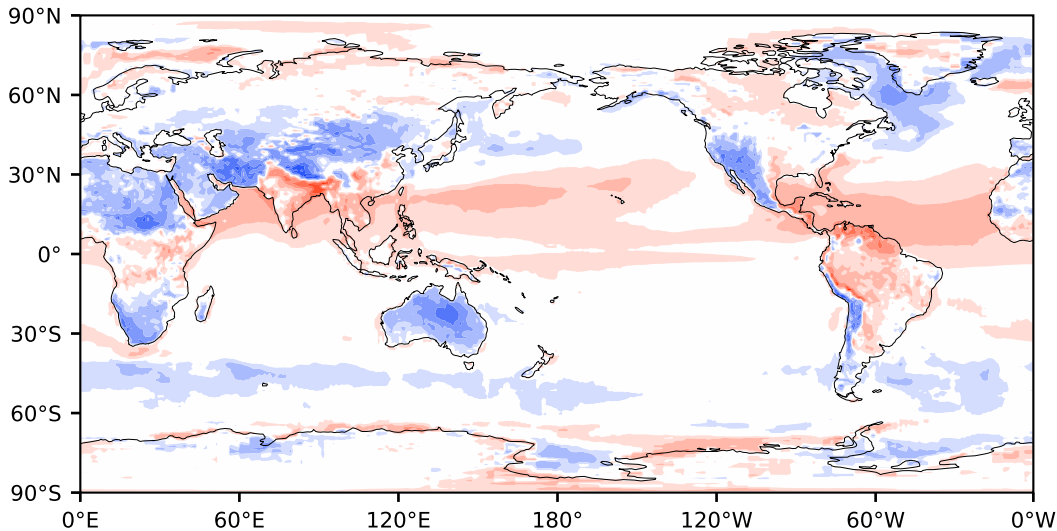

Model - Observations

Max 74.52
Mean 0.63
Min -64.70

RMSE 8.80
CORR 0.91