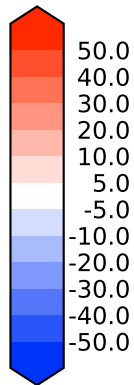

Model - Observations

Max 73.75
Mean 1.19
Min -60.23

RMSE 7.47
CORR 0.93