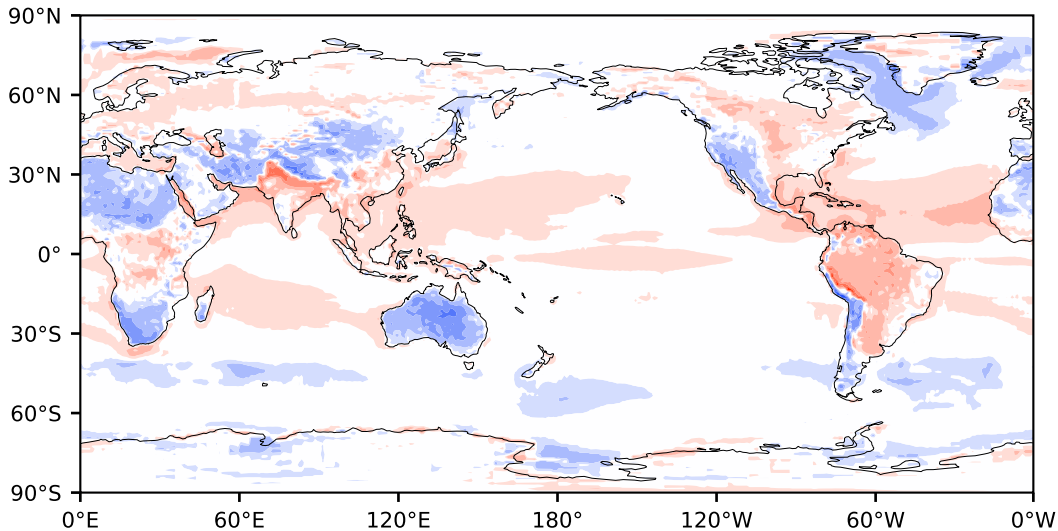

Model - Observations

Max 73.75
Mean 1.19
Min -60.23

RMSE 7.47
CORR 0.93