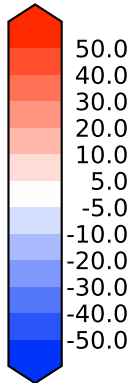

Model - Observations

Max 76.89
Mean 2.87
Min -55.08

RMSE 10.81
CORR 0.88