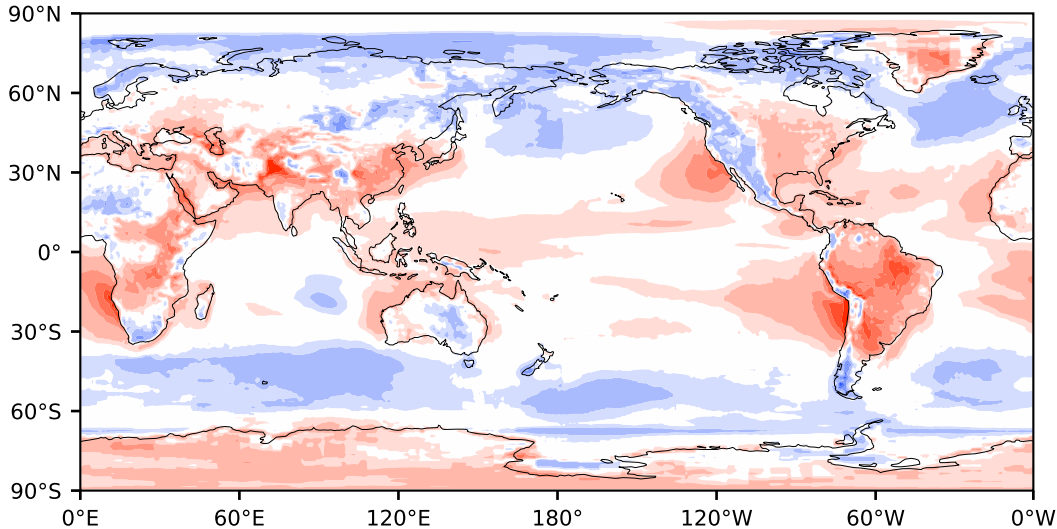

Model - Observations

Max 76.89
Mean 2.87
Min -55.08

RMSE 10.81
CORR 0.88