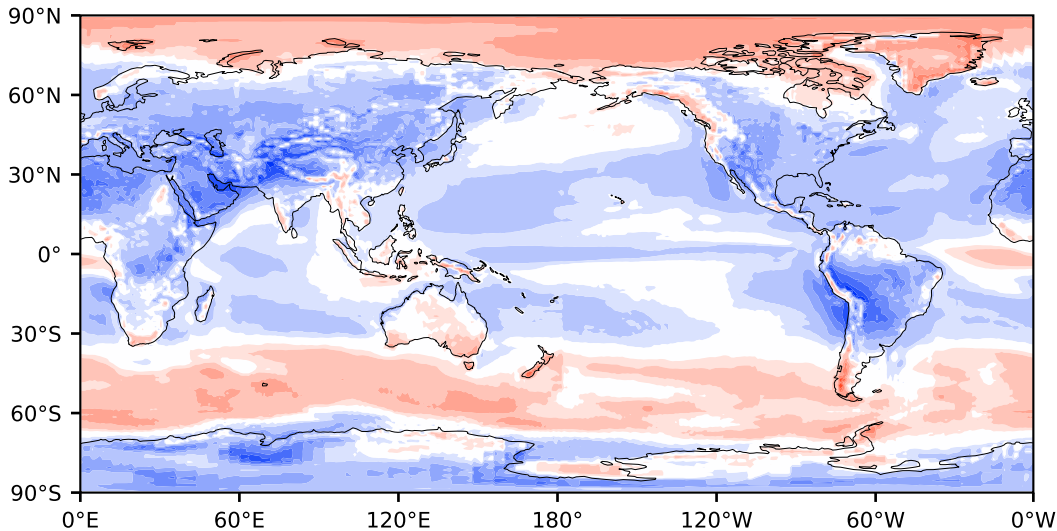

Model - Observations

Max 64.34
Mean -6.51
Min -113.39

RMSE 15.37
CORR 0.98