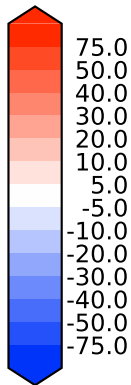

Model - Observations

Max 64.34
Mean -6.51
Min -113.39

RMSE 15.37
CORR 0.98