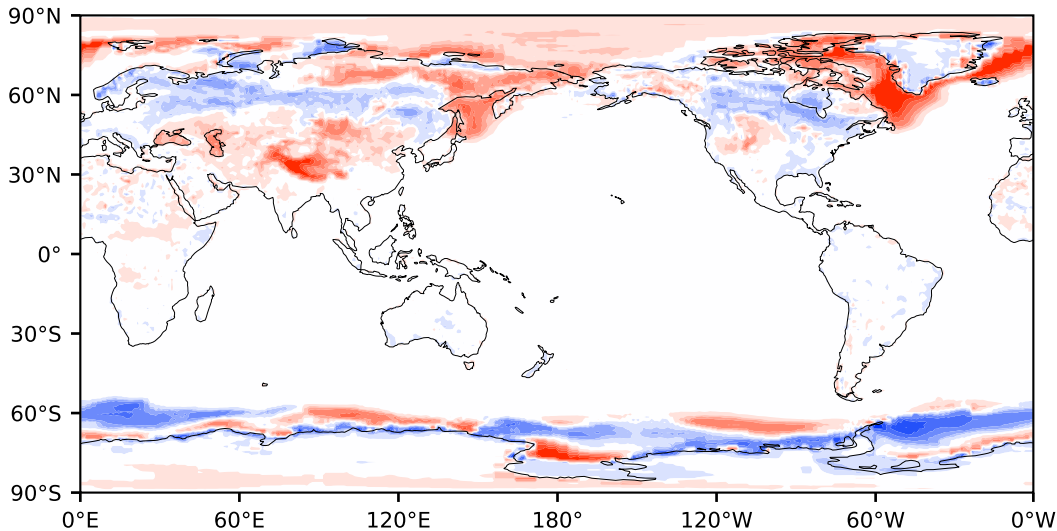

Model - Observations

Max 0.47
Mean 0.00
Min -0.33

RMSE 0.04
CORR 0.98