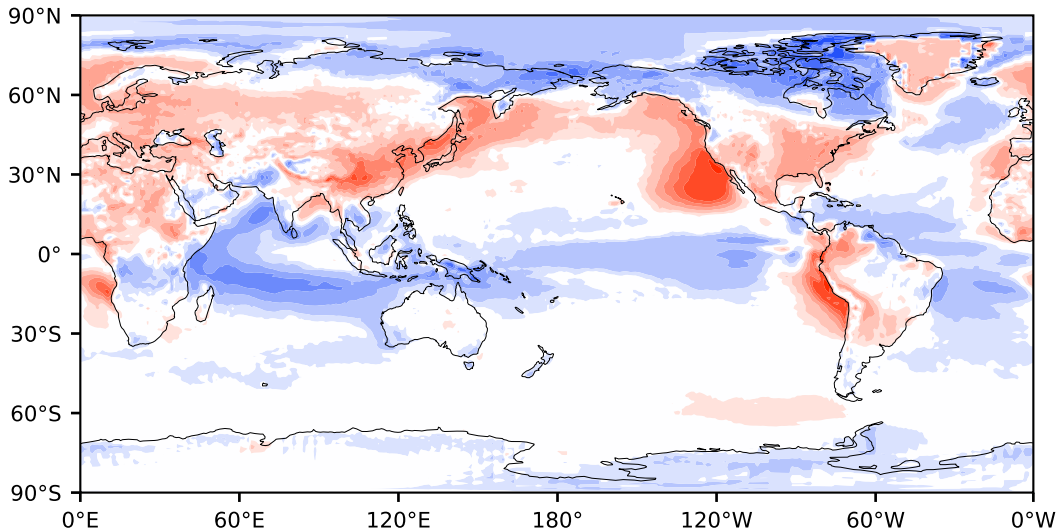

Model - Observations

Max 94.52
Mean -0.59
Min -82.87

RMSE 13.77
CORR 0.99