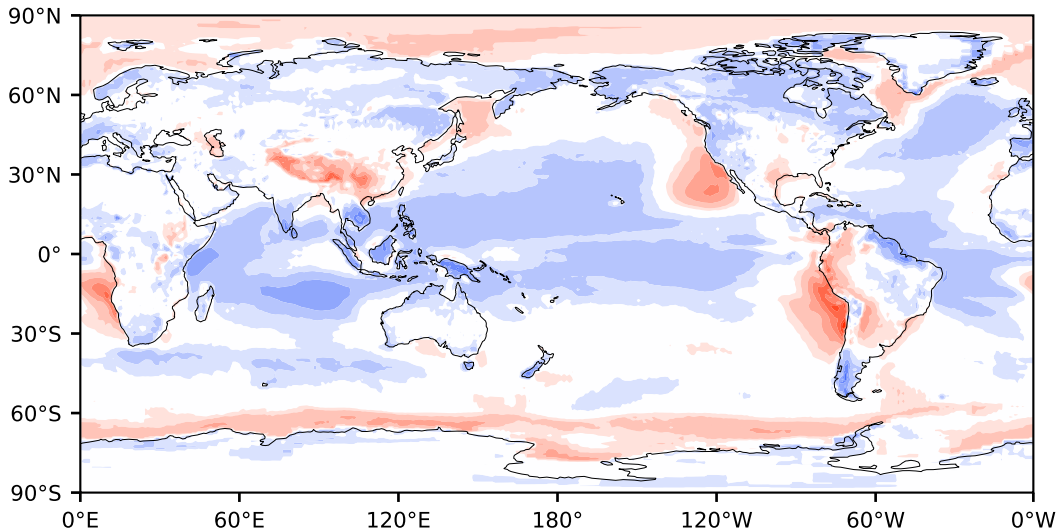

Model - Observations

Max 72.48
Mean -3.35
Min -61.74

RMSE 9.96
CORR 0.80