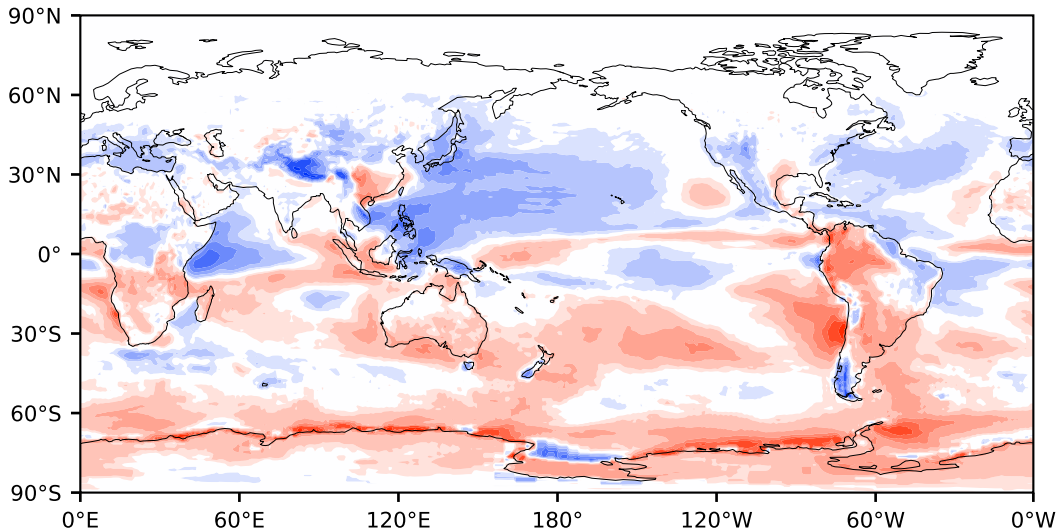

Model - Observations

Max 115.97
Mean 1.62
Min -84.55

RMSE 13.86
CORR 0.99