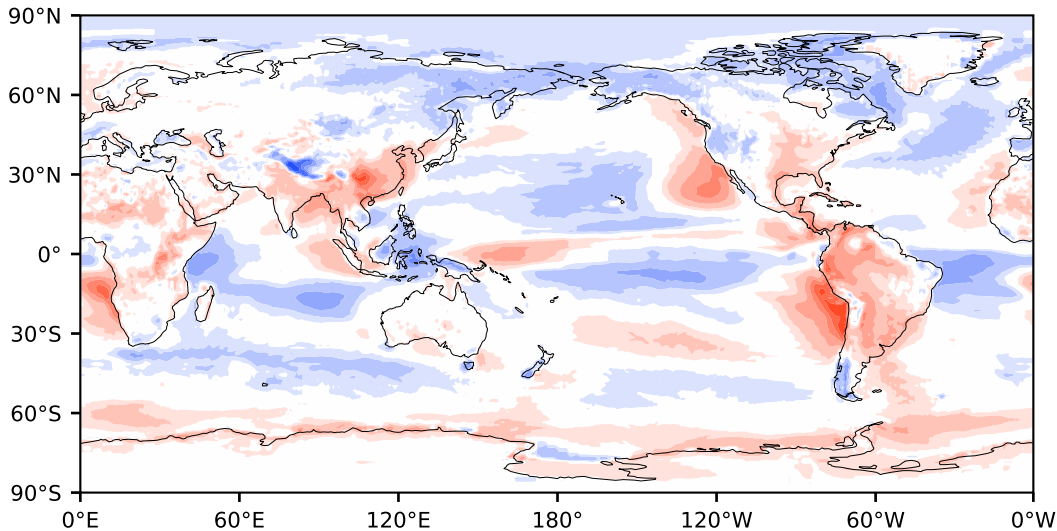

Model - Observations

Max 80.11
Mean 0.05
Min -62.19

RMSE 10.22
CORR 0.99