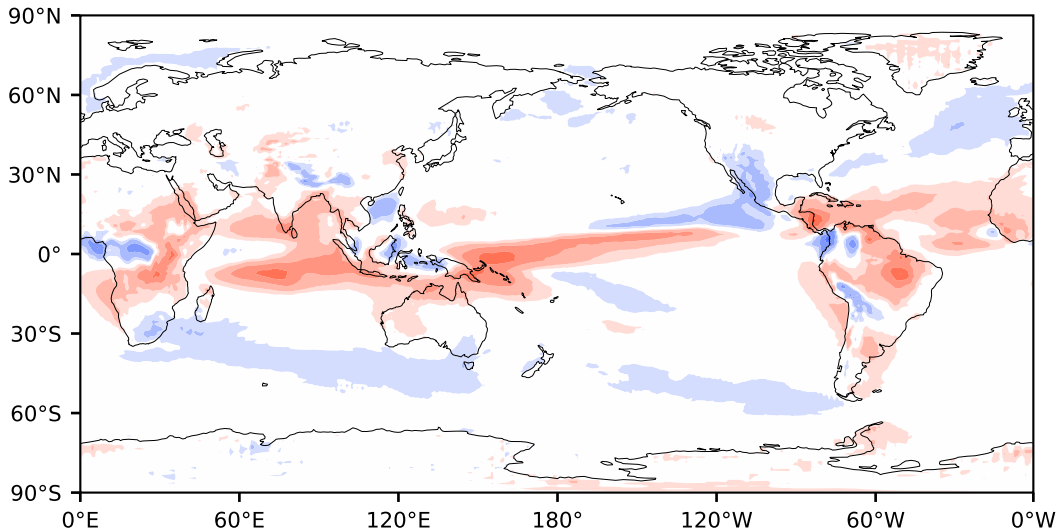

Model - Observations

Max 43.23
Mean 1.46
Min -36.31

RMSE 7.41
CORR 0.98