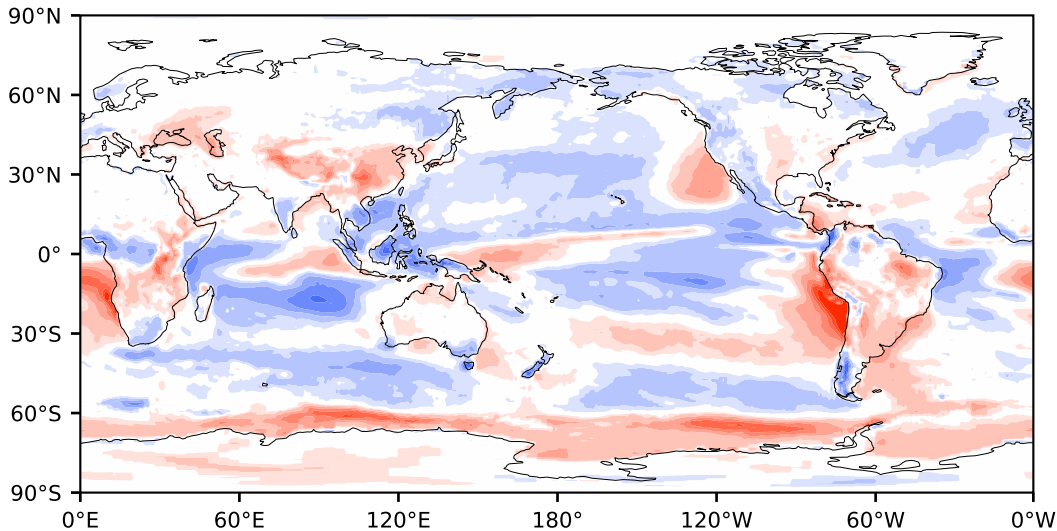

Model - Observations

Max 107.35
Mean -0.93
Min -63.58

RMSE 12.25
CORR 0.90