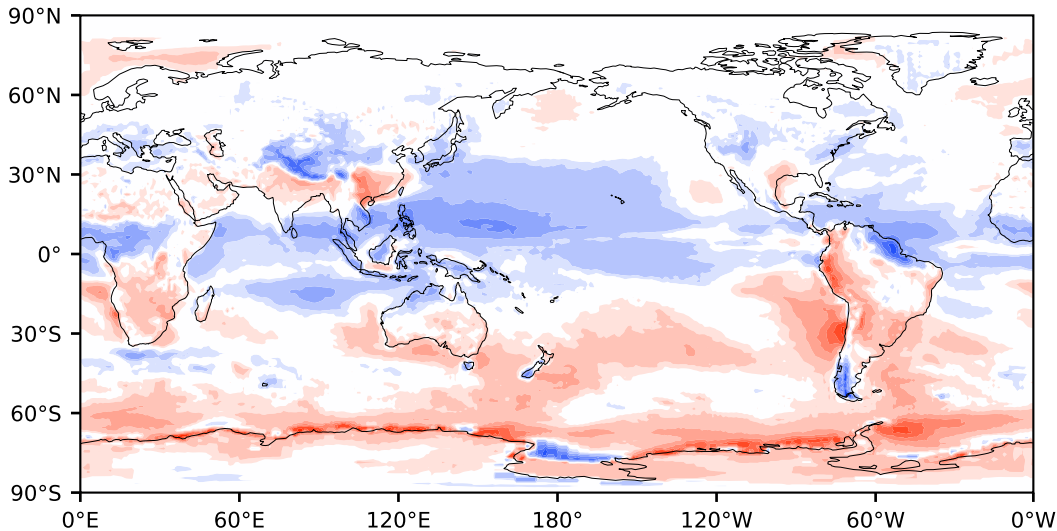

Model - Observations

Max 110.16
Mean -0.40
Min -68.02

RMSE 12.05
CORR 0.99