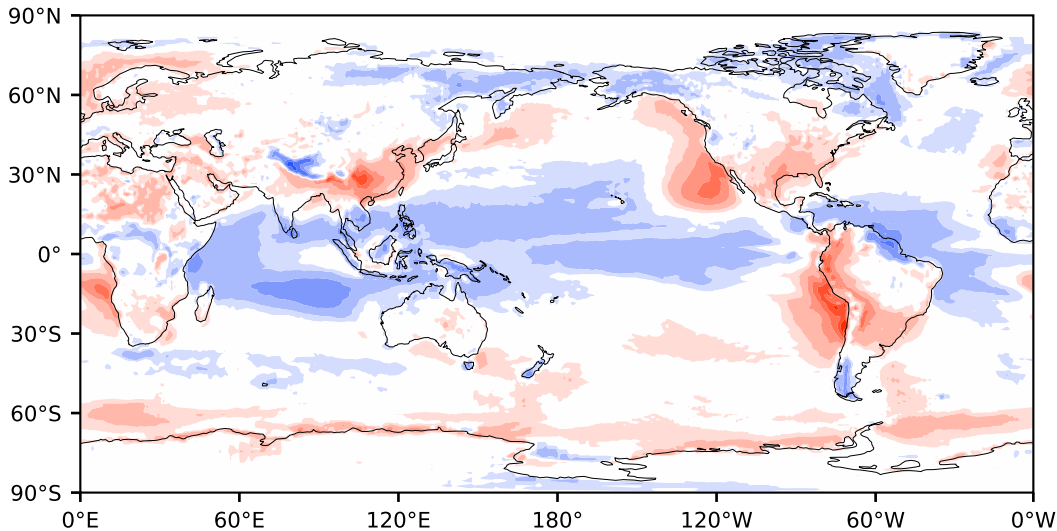

Model - Observations

Max 64.85
Mean -0.87
Min -46.64

RMSE 9.27
CORR 0.99