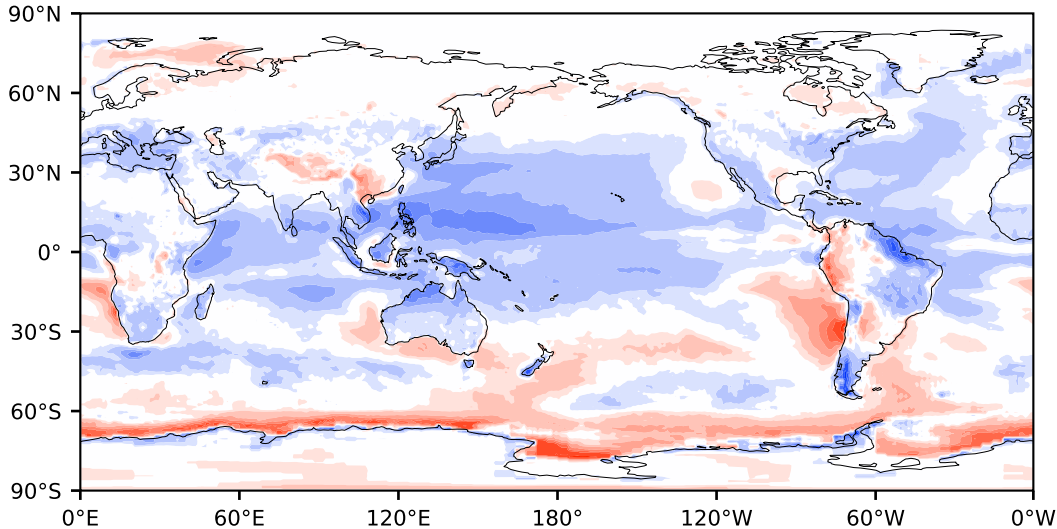

Model - Observations

Max 83.22
Mean -4.57
Min -121.34

RMSE 12.78
CORR 0.93