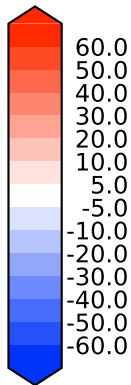

Model - Observations

Max 73.46
Mean -5.04
Min -61.39

RMSE 11.14
CORR 0.77