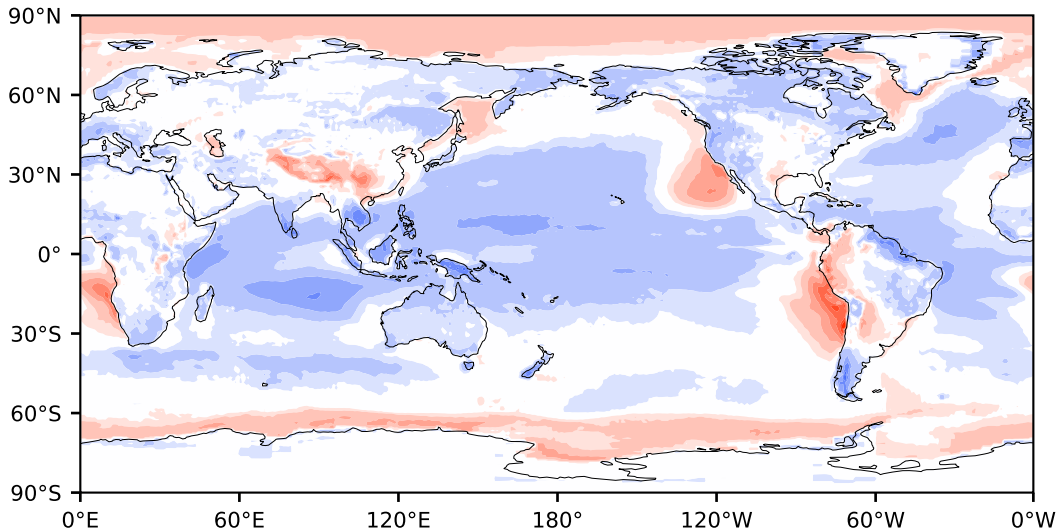

Model - Observations

Max 73.46
Mean -5.04
Min -61.39

RMSE 11.14
CORR 0.77