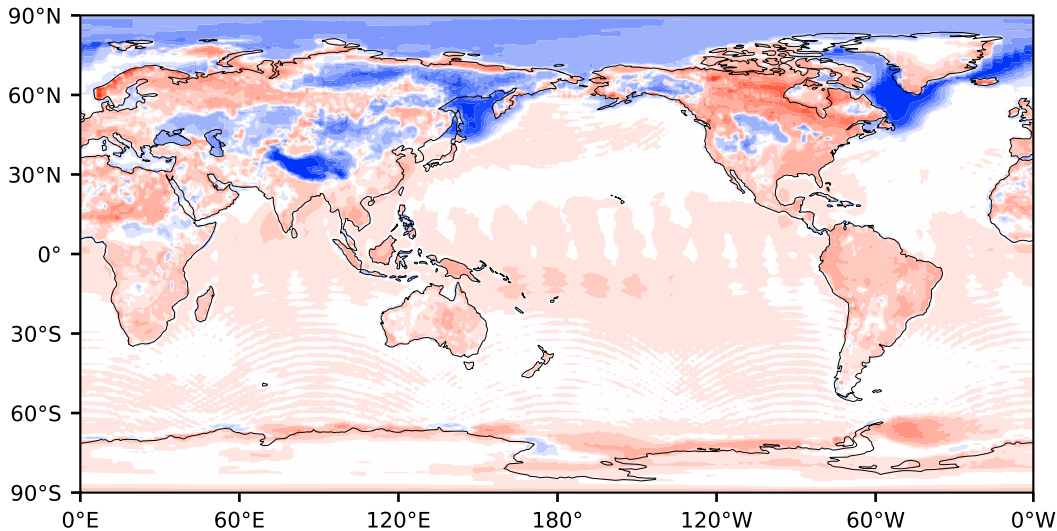

Model - Observations

Max 96.47
Mean 1.39
Min -168.99

RMSE 11.99
CORR 0.99