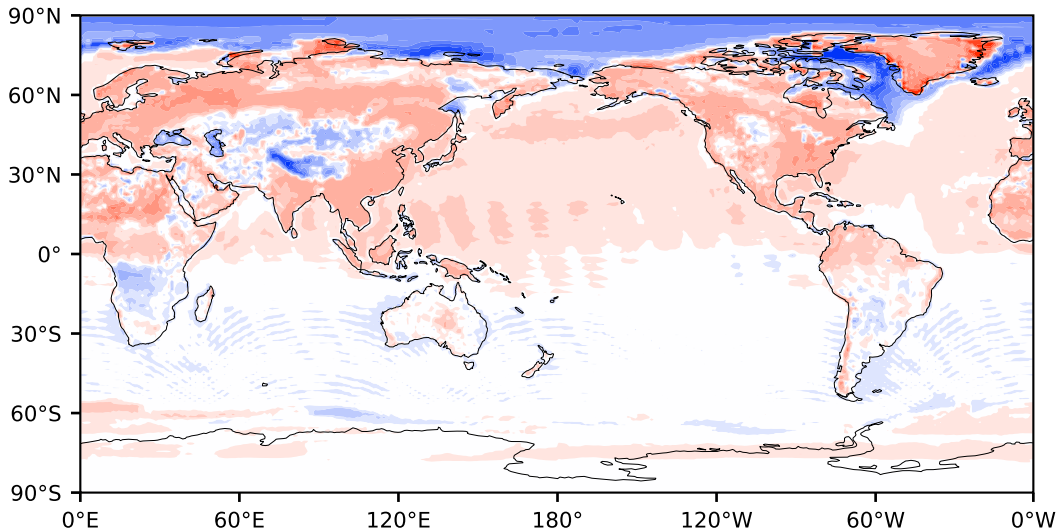

Model - Observations

Max 161.29
Mean 1.73
Min -119.72

RMSE 8.50
CORR 1.00