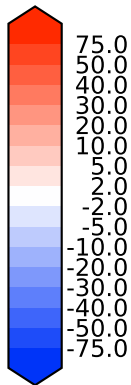

Model - Observations

Max 161.29
Mean 1.73
Min -119.72

RMSE 8.50
CORR 1.00