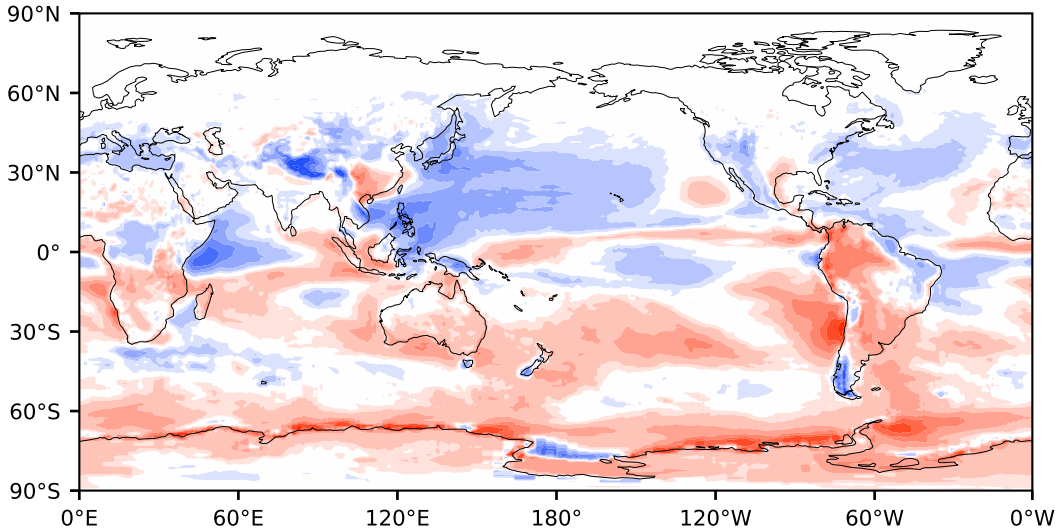

Model - Observations

Max 117.19
Mean 1.76
Min -84.15

RMSE 13.99
CORR 0.99