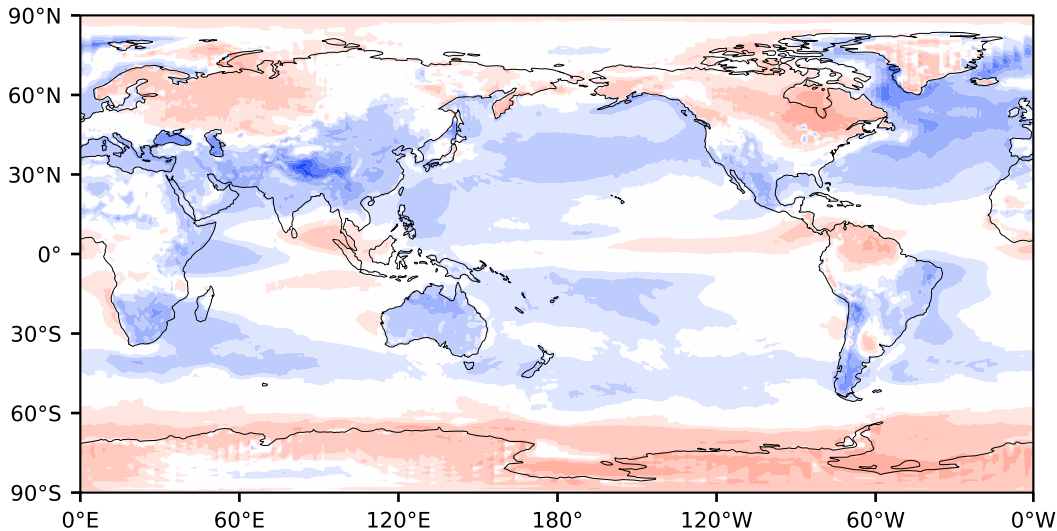

Model - Observations

Max 22.90
Mean -1.91
Min -39.11

RMSE 5.47
CORR 0.99