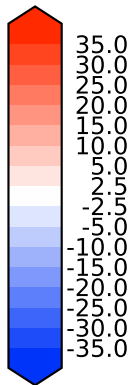

Model - Observations

Max 22.90
Mean -1.91
Min -39.11

RMSE 5.47
CORR 0.99