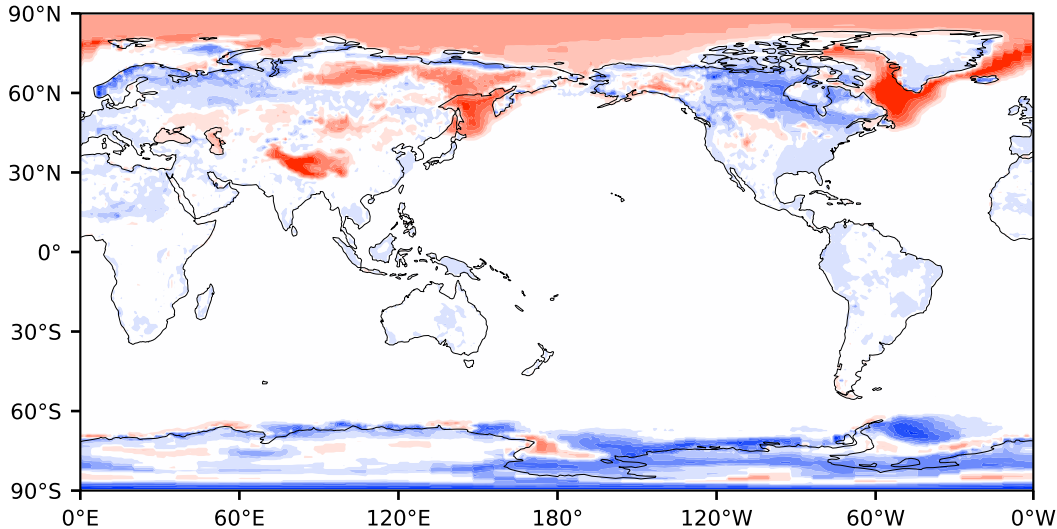

Model - Observations

Max 0.44
Mean -0.00
Min -0.34

RMSE 0.04
CORR 0.96