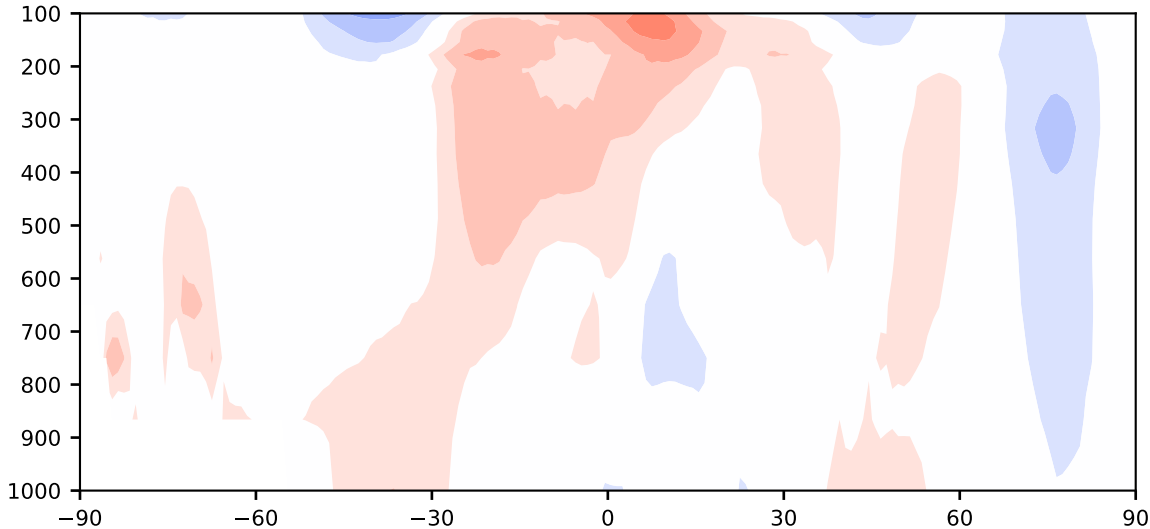

Model - Observations

Max 4.73
Mean 0.44
Min -3.44

RMSE 1.54
CORR 0.99