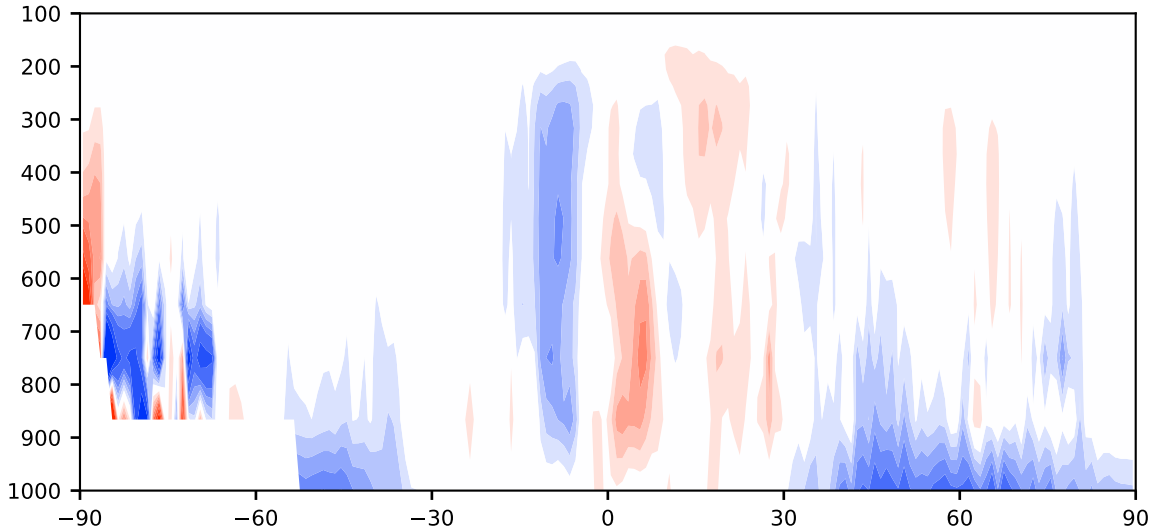

Model - Observations

Max 43.83
Mean -0.65
Min -48.94

RMSE 2.53
CORR 0.94